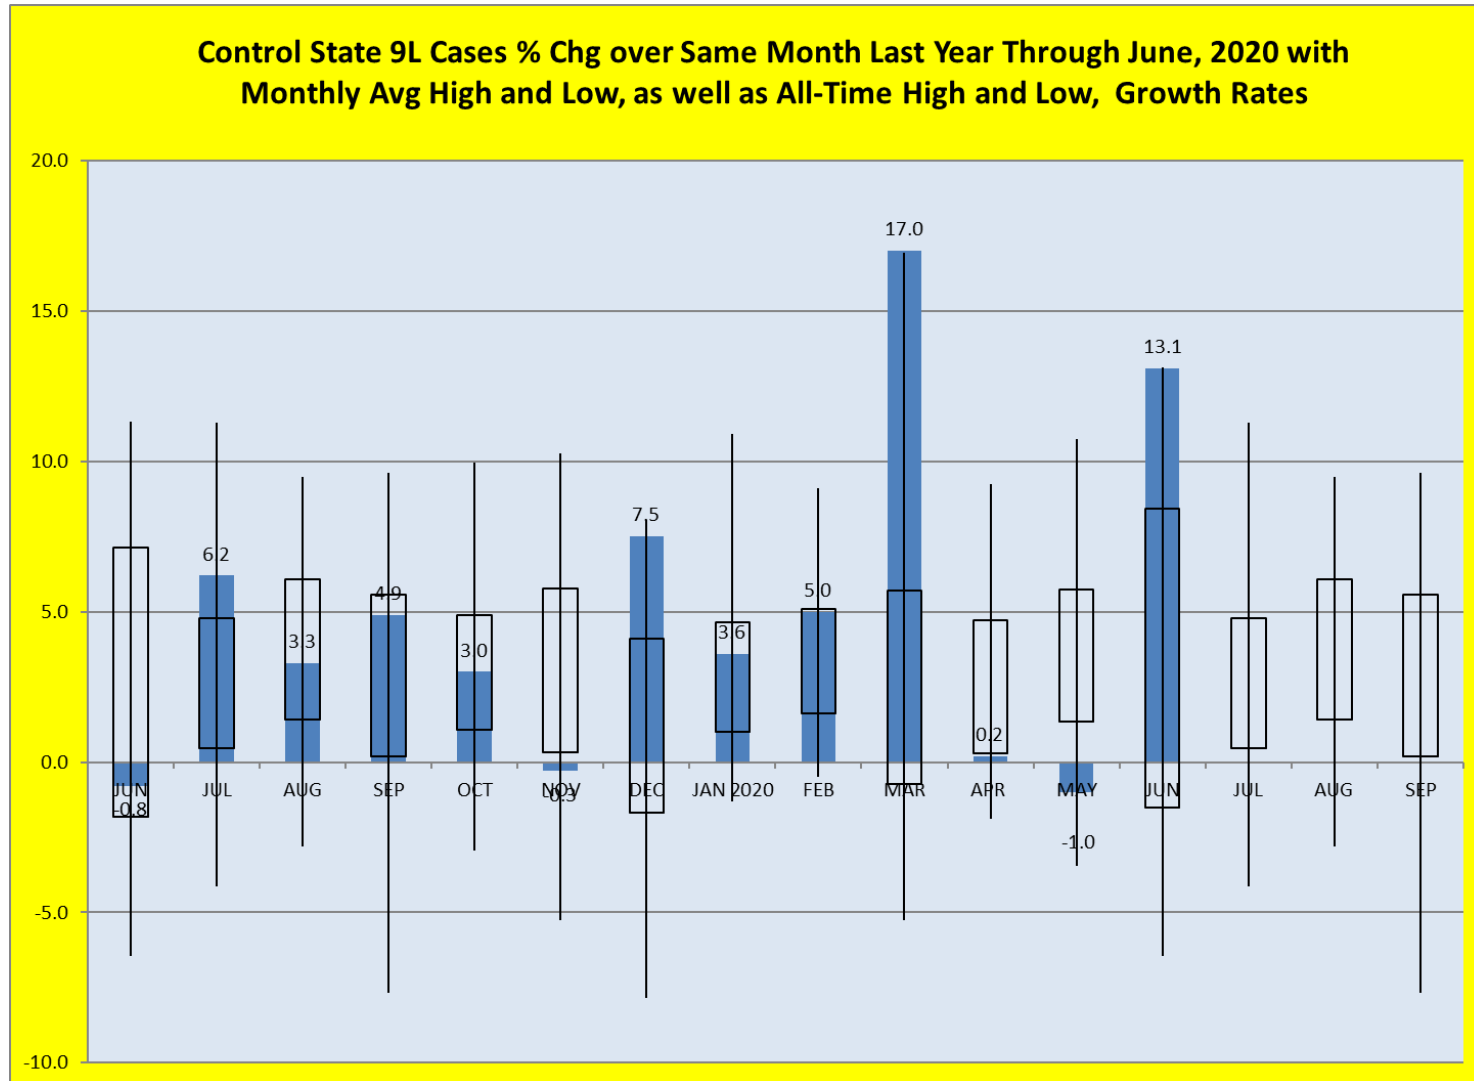

NABCA

Control State Results for JUNE 2020

9 Liter Case Spirits Growth in the Control States as of June, 2020: Month over Same Month Last Year % Change, Rolling-12 Month % Change, and 3 Year CAGR

	2019-03	2019-04	2019-05	2019-06	2019-07	2019-08	2019-09	2019-10	2019-11	2019-12	2020-01	2020-02	2020-03	2020-04	2020-05	2020-06
% Chg	-3.0	5.8	4.2	-0.8	6.2	3.3	4.9	3.0	-0.3	7.5	3.6	5.0	17.0	0.2	-1.0	13.1
R12 % CHG	3.0	3.3	3.0	3.4	3.5	3.4	4.0	3.8	3.3	3.7	3.2	3.3	4.9	4.4	4.0	5.1
3 Year CAGR	2.7	2.9	2.9	2.6	2.9	2.8	2.9	3.0	2.9	3.0	3.1	3.2	3.5	3.5	3.4	3.5

NABCA

Control State Results for JUNE 2020

Nine Liter Case Spirits Growth in the Control States by State for June, 2020: Month over Same Month Last Year % Change and Rolling-12-Month % Change

NABCA

Control State Results for JUNE 2020