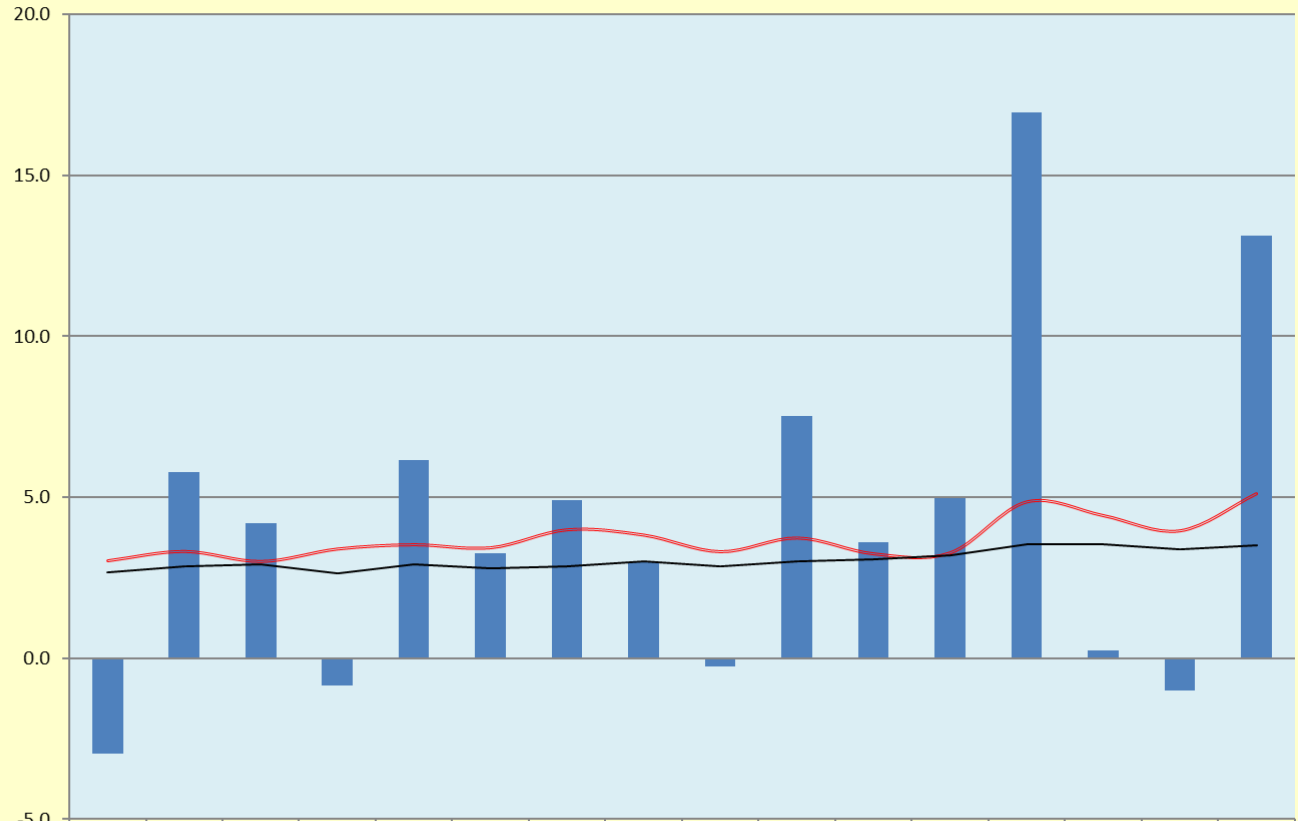

NABCA

Control State Results for JUNE 2020

9 Liter Case Spirits Growth in the Control States as of June, 2020: Month over Same Month Last Year % Change, Rolling-12 Month % Change, and 3 Year CAGR

	2019-03	2019-04	2019-05	2019-06	2019-07	2019-08	2019-09	2019-10	2019-11	2019-12	2020-01	2020-02	2020-03	2020-04	2020-05	2020-06
% Chg	-3.0	5.8	4.2	-0.8	6.2	3.3	4.9	3.0	-0.3	7.5	3.6	5.0	17.0	0.2	-1.0	13.1
R12 % CHG	3.0	3.3	3.0	3.4	3.5	3.4	4.0	3.8	3.3	3.7	3.2	3.3	4.9	4.4	4.0	5.1
3 Year CAGR	2.7	2.9	2.9	2.6	2.9	2.8	2.9	3.0	2.9	3.0	3.1	3.2	3.5	3.5	3.4	3.5

NABCA

Control State Results for JUNE 2020

Nine Liter Case Spirits Growth in the Control States by State for June, 2020: Month over Same Month Last Year % Change and Rolling-12-Month % Change

NABCA

Control State Results for JUNE 2020