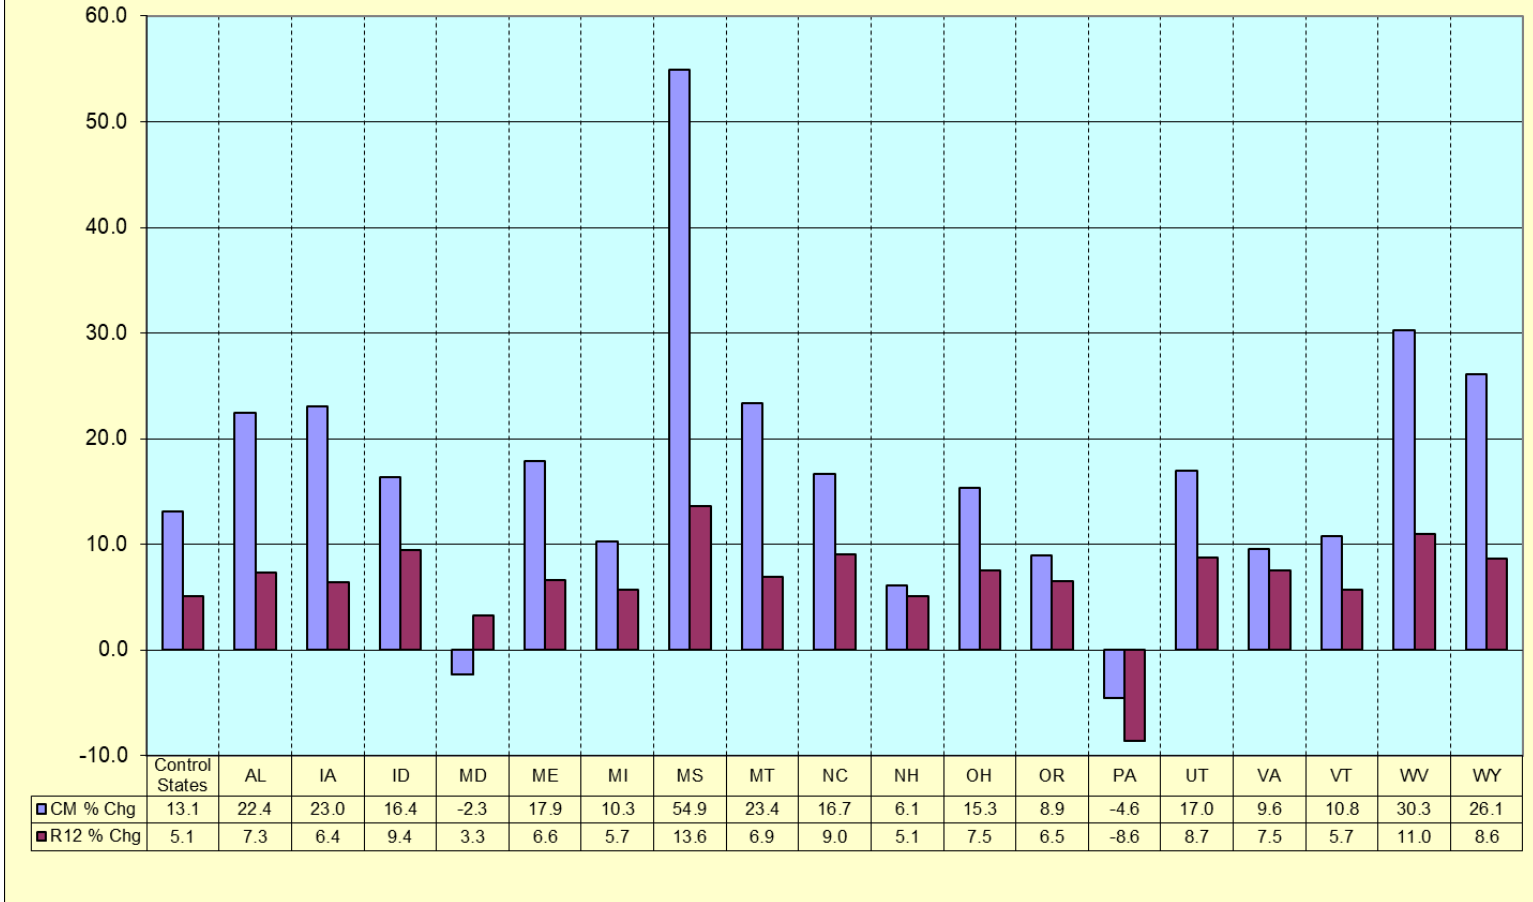

NABCA

Control State Results for JUNE 2020

9 Liter Case Spirits Growth in the Control States as of June, 2020: Month over Same Month Last Year % Change, Rolling-12 Month % Change, and 3 Year CAGR

	2019-03	2019-04	2019-05	2019-06	2019-07	2019-08	2019-09	2019-10	2019-11	2019-12	2020-01	2020-02	2020-03	2020-04	2020-05	2020-06
% Chg	-3.0	5.8	4.2	-0.8	6.2	3.3	4.9	3.0	-0.3	7.5	3.6	5.0	17.0	0.2	-1.0	13.1
R12 % CHG	3.0	3.3	3.0	3.4	3.5	3.4	4.0	3.8	3.3	3.7	3.2	3.3	4.9	4.4	4.0	5.1
3 Year CAGR	2.7	2.9	2.9	2.6	2.9	2.8	2.9	3.0	2.9	3.0	3.1	3.2	3.5	3.5	3.4	3.5

NABCA

Control State Results for JUNE 2020

Nine Liter Case Spirits Growth in the Control States by State for June, 2020: Month over Same Month Last Year % Change and Rolling-12-Month % Change

NABCA

Control State Results for JUNE 2020