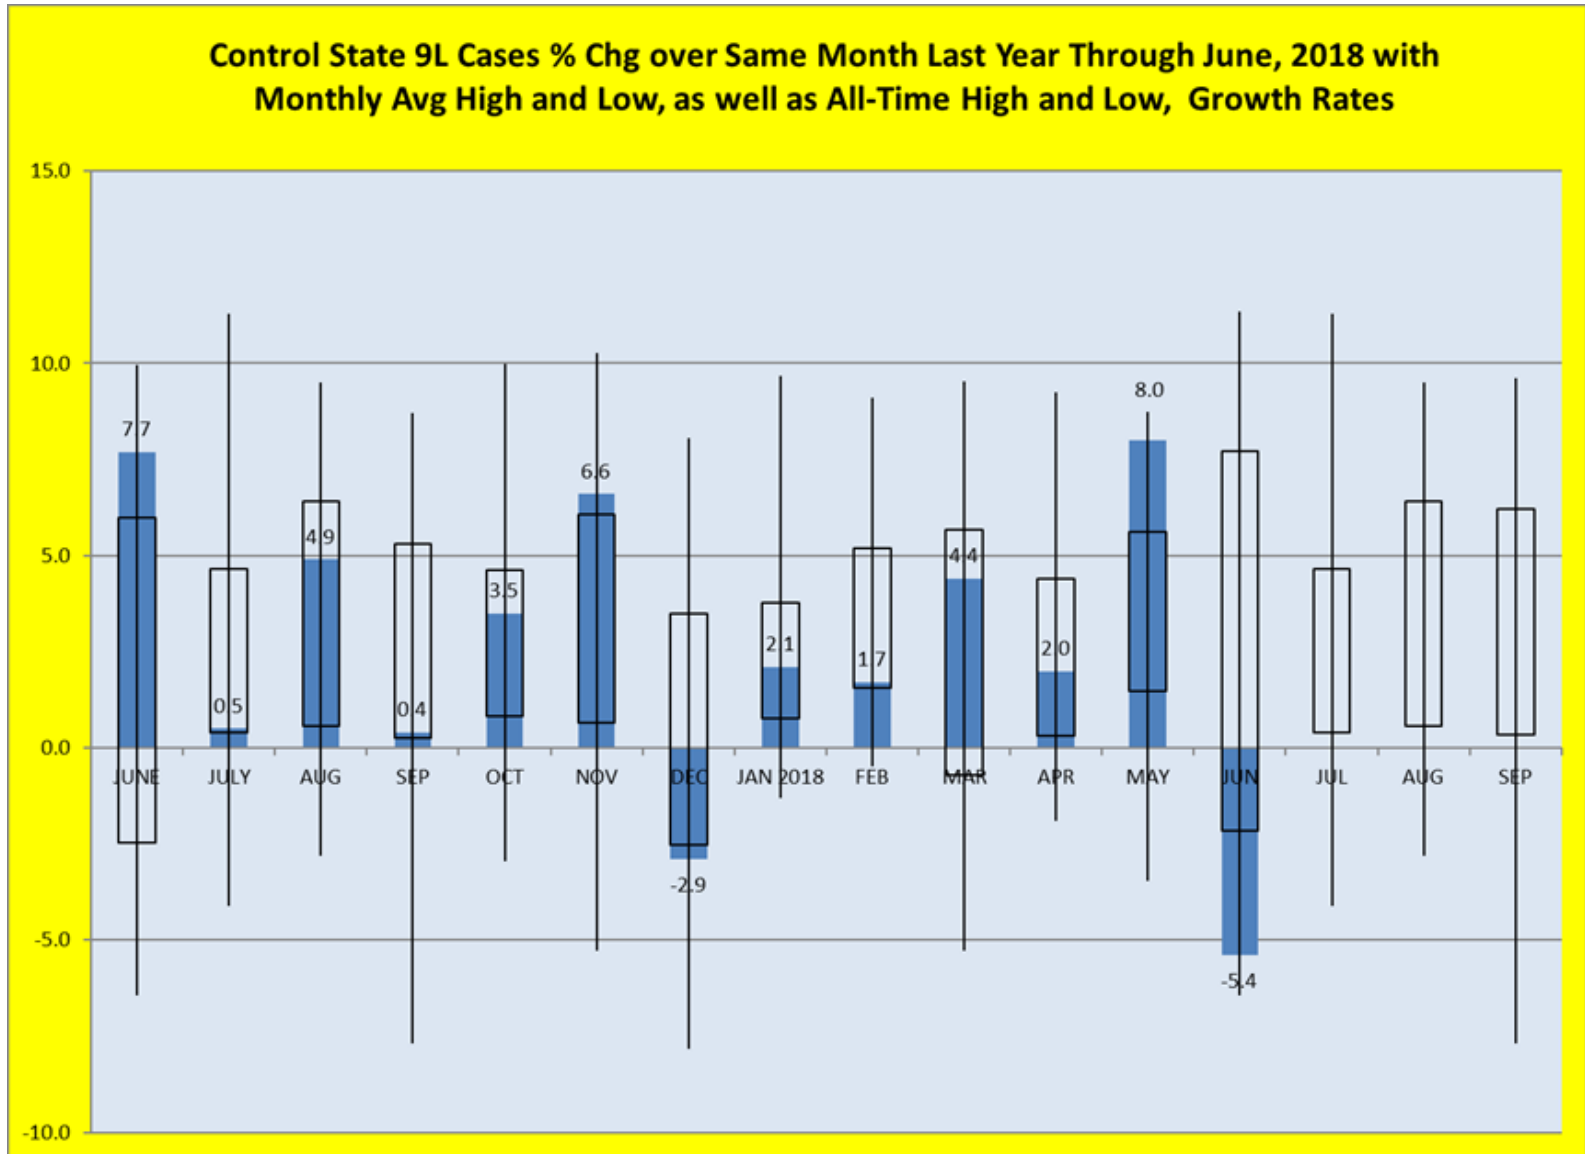

# Control State Results for June 2018

9 Liter Case Spirits Growth in the Control States by State for June, 2018: Month over Same Month Last Year % Change and Rolling-12-Month % Change

■ CM % Chg	-5.4	-4.2	-2.4	4.8	-3.8	-16.8	-12.5	-0.4	5.8	3.5	4.1	2.2	-18.8	-11.0	3.6	3.5	2.6	-5.5
■ R12 % Chg	2.0	1.8	3.1	-2.5	2.6	3.0	0.6	2.0	3.7	0.0	3.5	3.0	-1.7	3.9	2.8	2.7	1.3	2.4

## Control State Results for June 2018