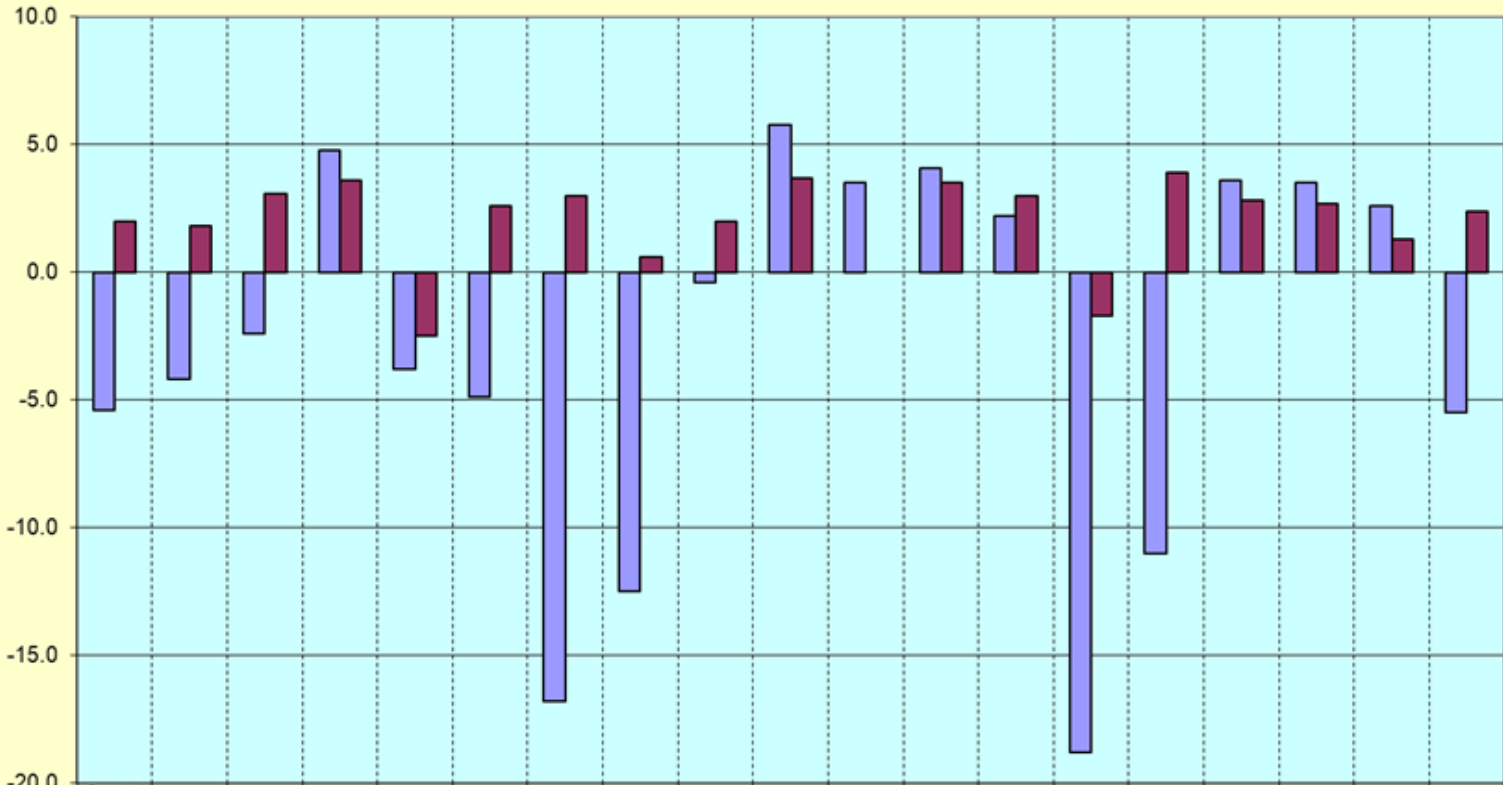

# Control State Results for June 2018

9 Liter Case Spirits Growth in the Control States by State for June, 2018: Month over Same Month Last Year % Change and Rolling-12-Month % Change

■ CM % Chg	-5.4	-4.2	-2.4	4.8	-3.8	-16.8	-12.5	-0.4	5.8	3.5	4.1	2.2	-18.8	-11.0	3.6	3.5	2.6	-5.5
■ R12 % Chg	2.0	1.8	3.1	-2.5	2.6	3.0	0.6	2.0	3.7	0.0	3.5	3.0	-1.7	3.9	2.8	2.7	1.3	2.4

## Control State Results for June 2018