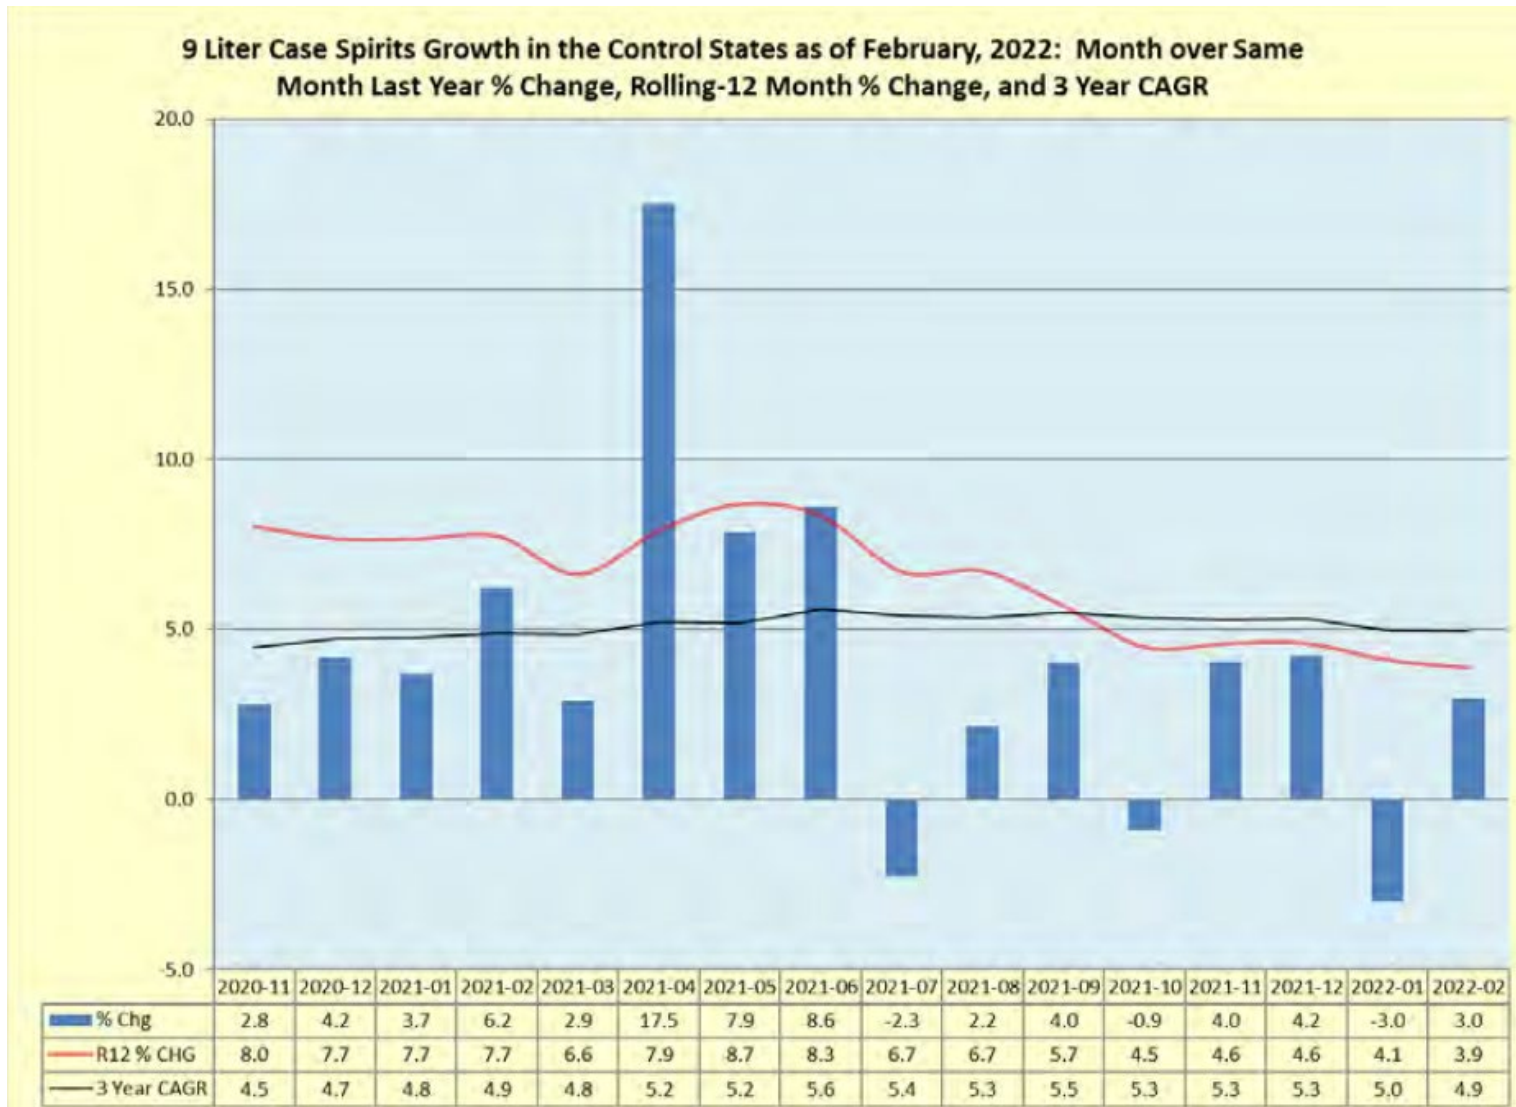

## Control State Results for February 2022

## Control State Results for February 2022

**Nine Liter Case Spirits Growth in the Control States by State for February, 2022:  
Month over Same Month Last Year % Change and Rolling-12-Month % Change**