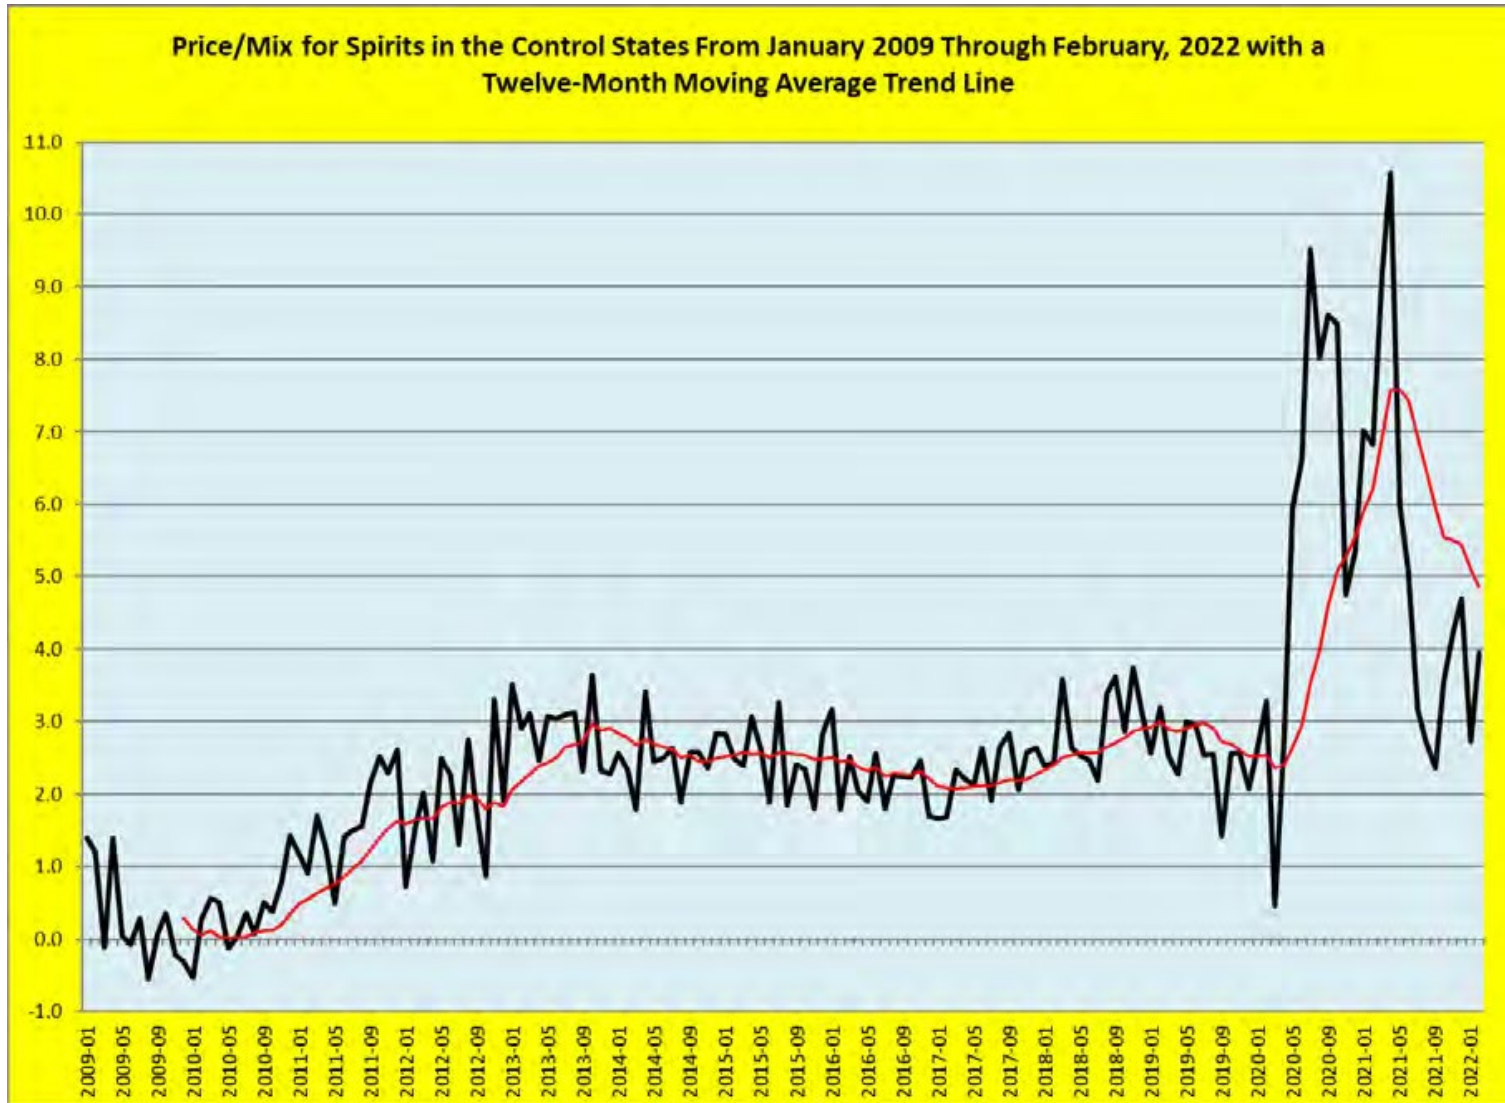

Control State Results for February 2022