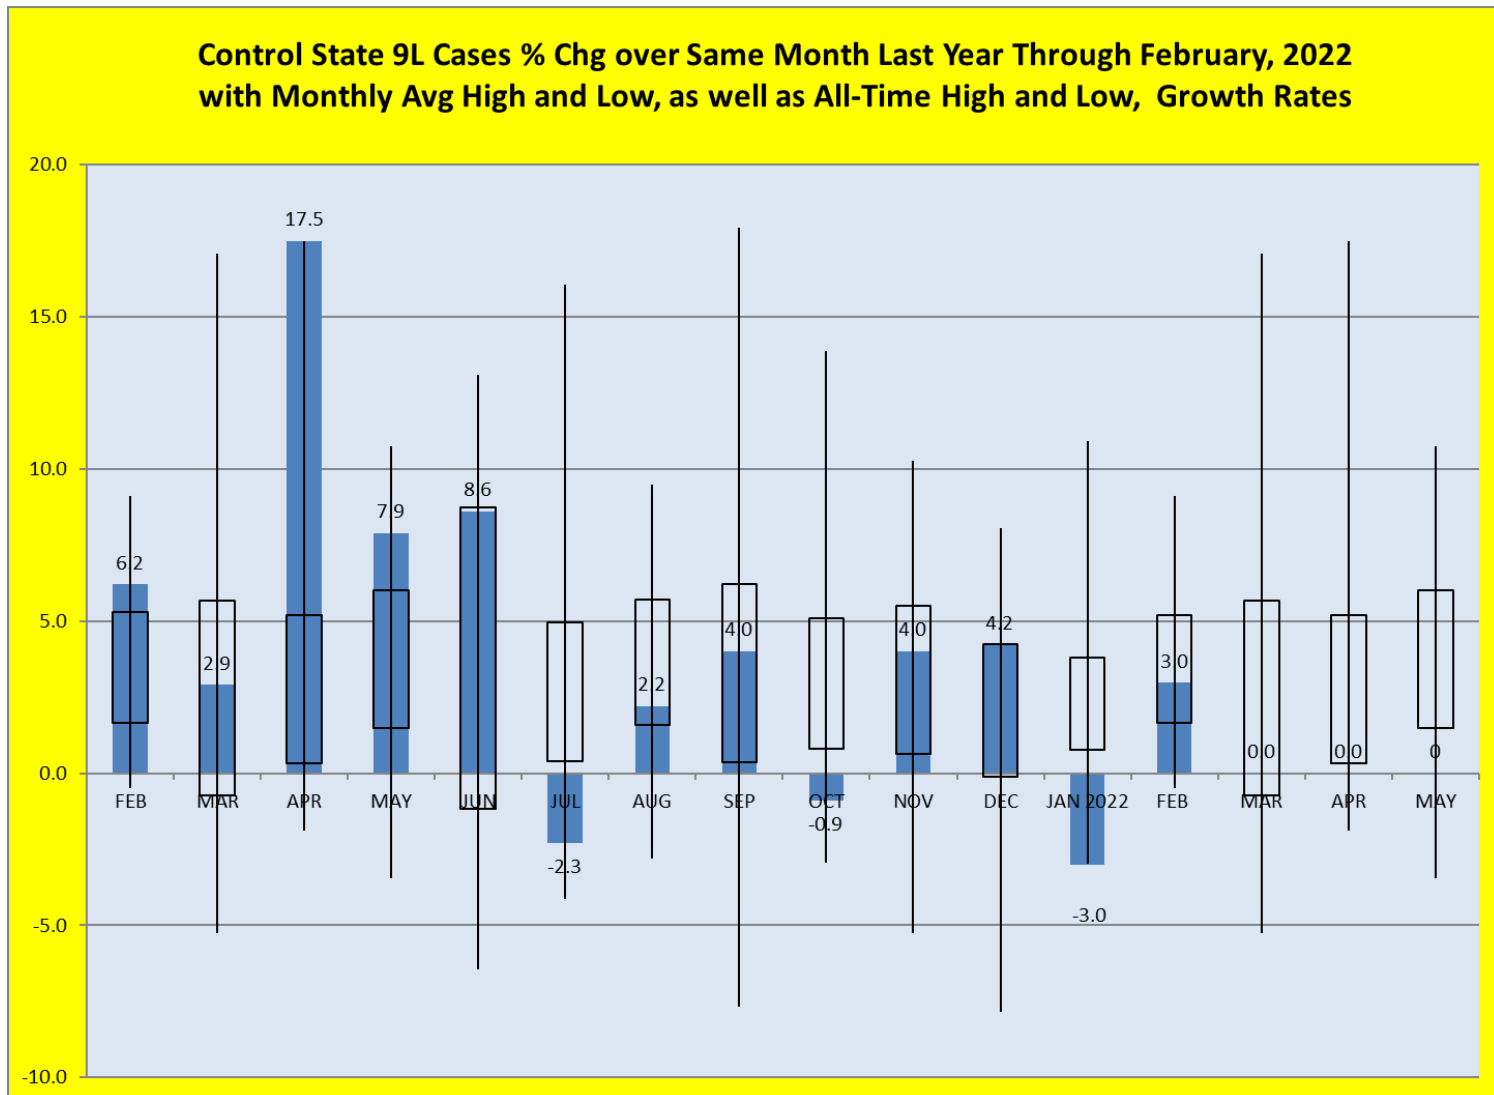

Control State Results for February 2022