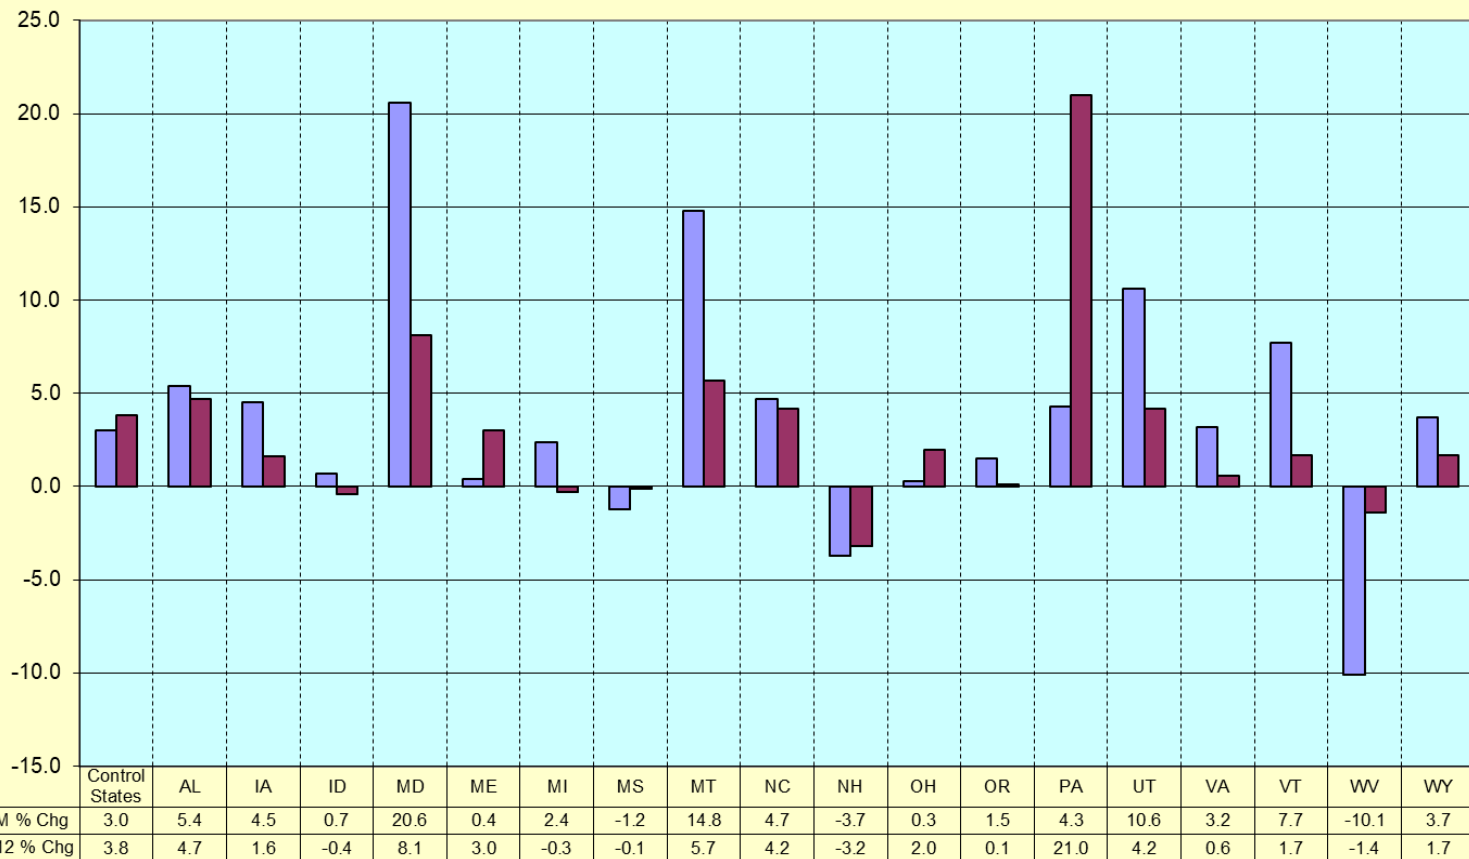

## Control State Results for February 2022

## Control State Results for February 2022

**Nine Liter Case Spirits Growth in the Control States by State for February, 2022:  
Month over Same Month Last Year % Change and Rolling-12-Month % Change**