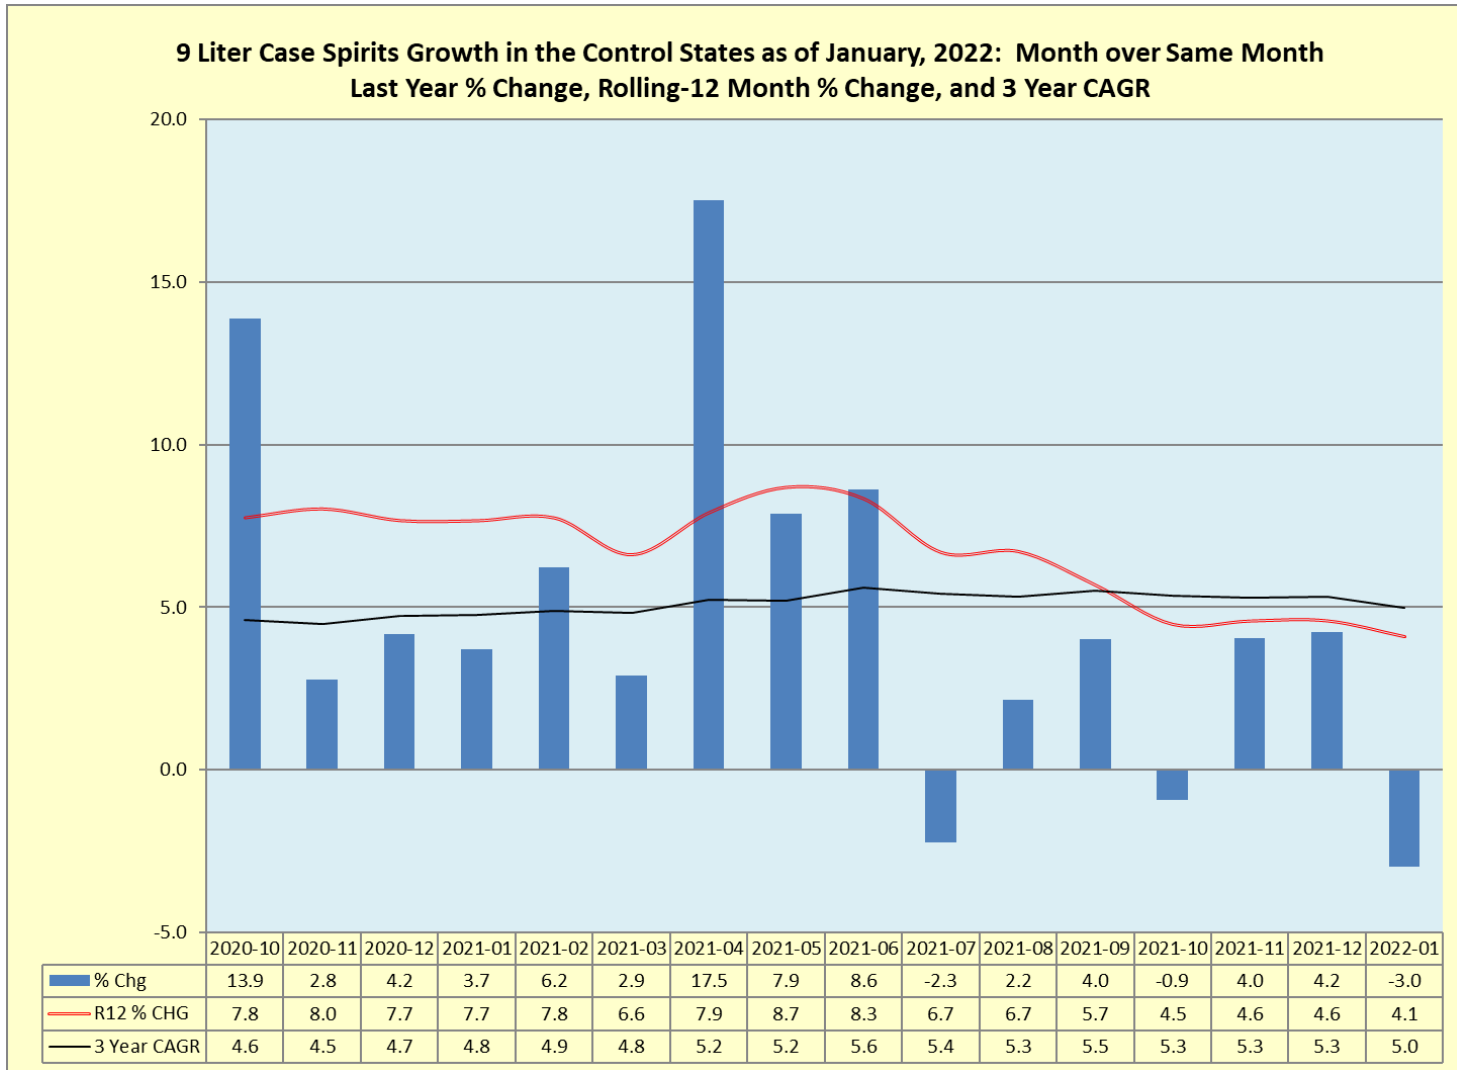

Control State Results for January 2022

Control State Results for January 2022

**Nine Liter Case Spirits Growth in the Control States by State for January, 2022:
Month over Same Month Last Year % Change and Rolling-12-Month % Change**

Control State Results for January 2022

Control State Results for January 2022