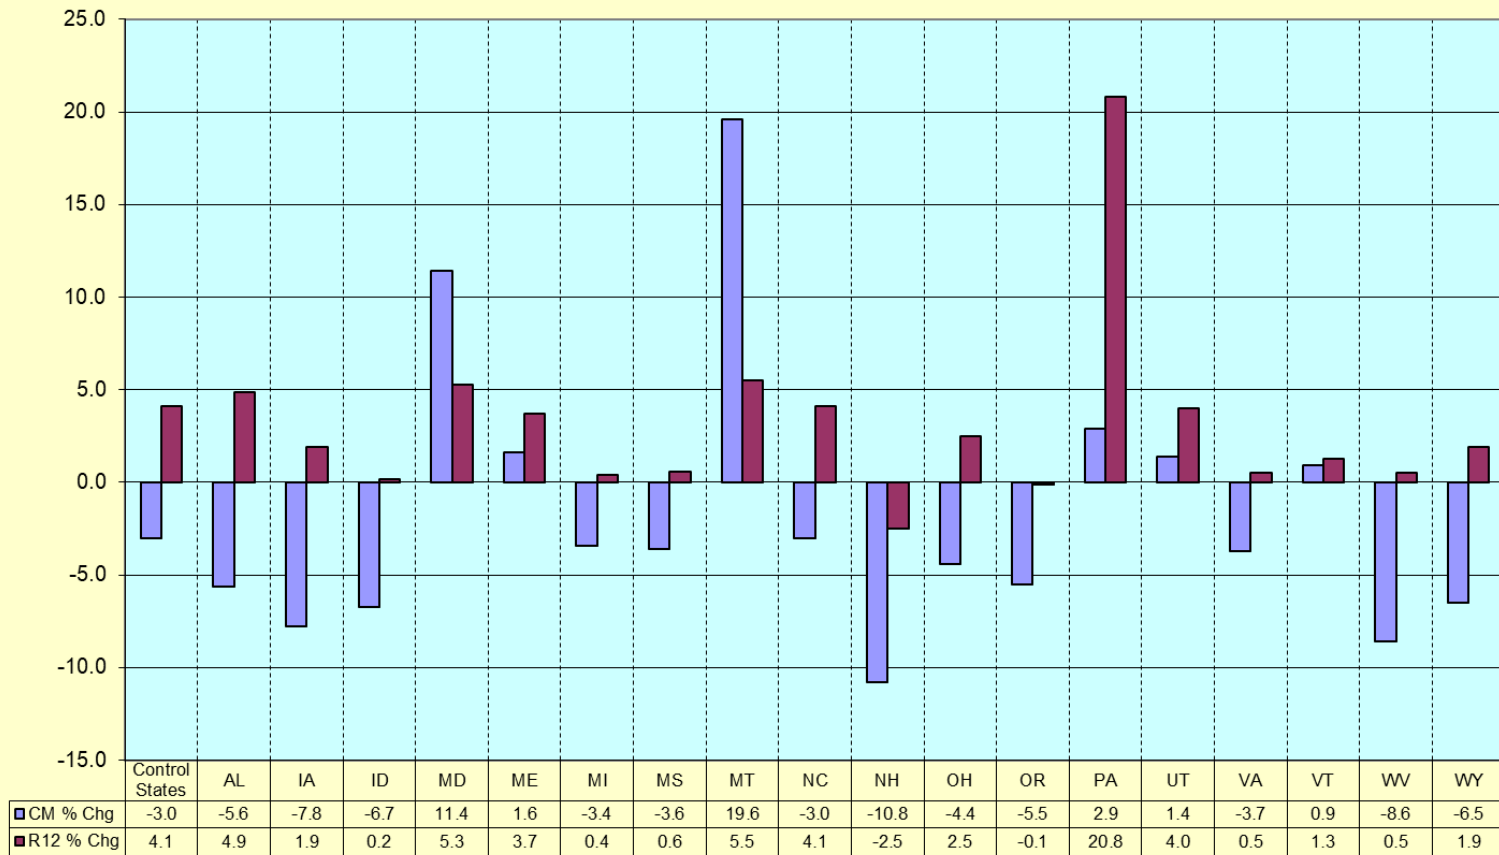

Control State Results for January 2022

Control State Results for January 2022

**Nine Liter Case Spirits Growth in the Control States by State for January, 2022:
Month over Same Month Last Year % Change and Rolling-12-Month % Change**

Control State Results for January 2022

Control State Results for January 2022