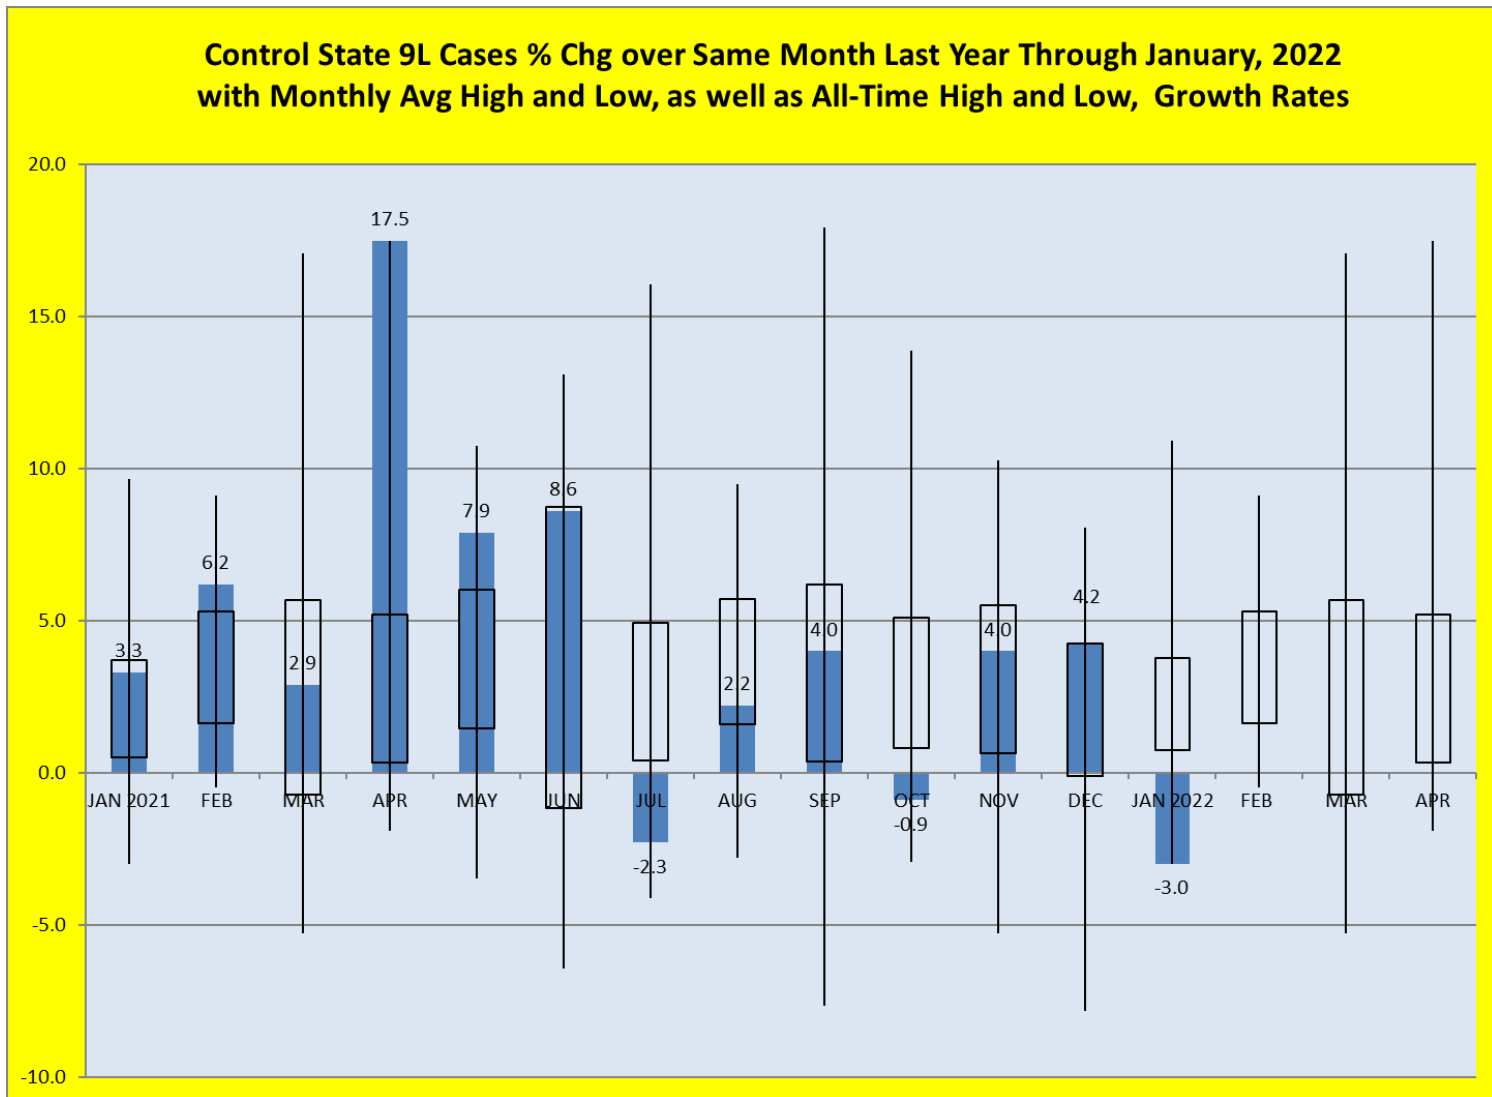

Control State Results for January 2022

Control State Results for January 2022

**Nine Liter Case Spirits Growth in the Control States by State for January, 2022:
Month over Same Month Last Year % Change and Rolling-12-Month % Change**

Control State Results for January 2022

Control State Results for January 2022